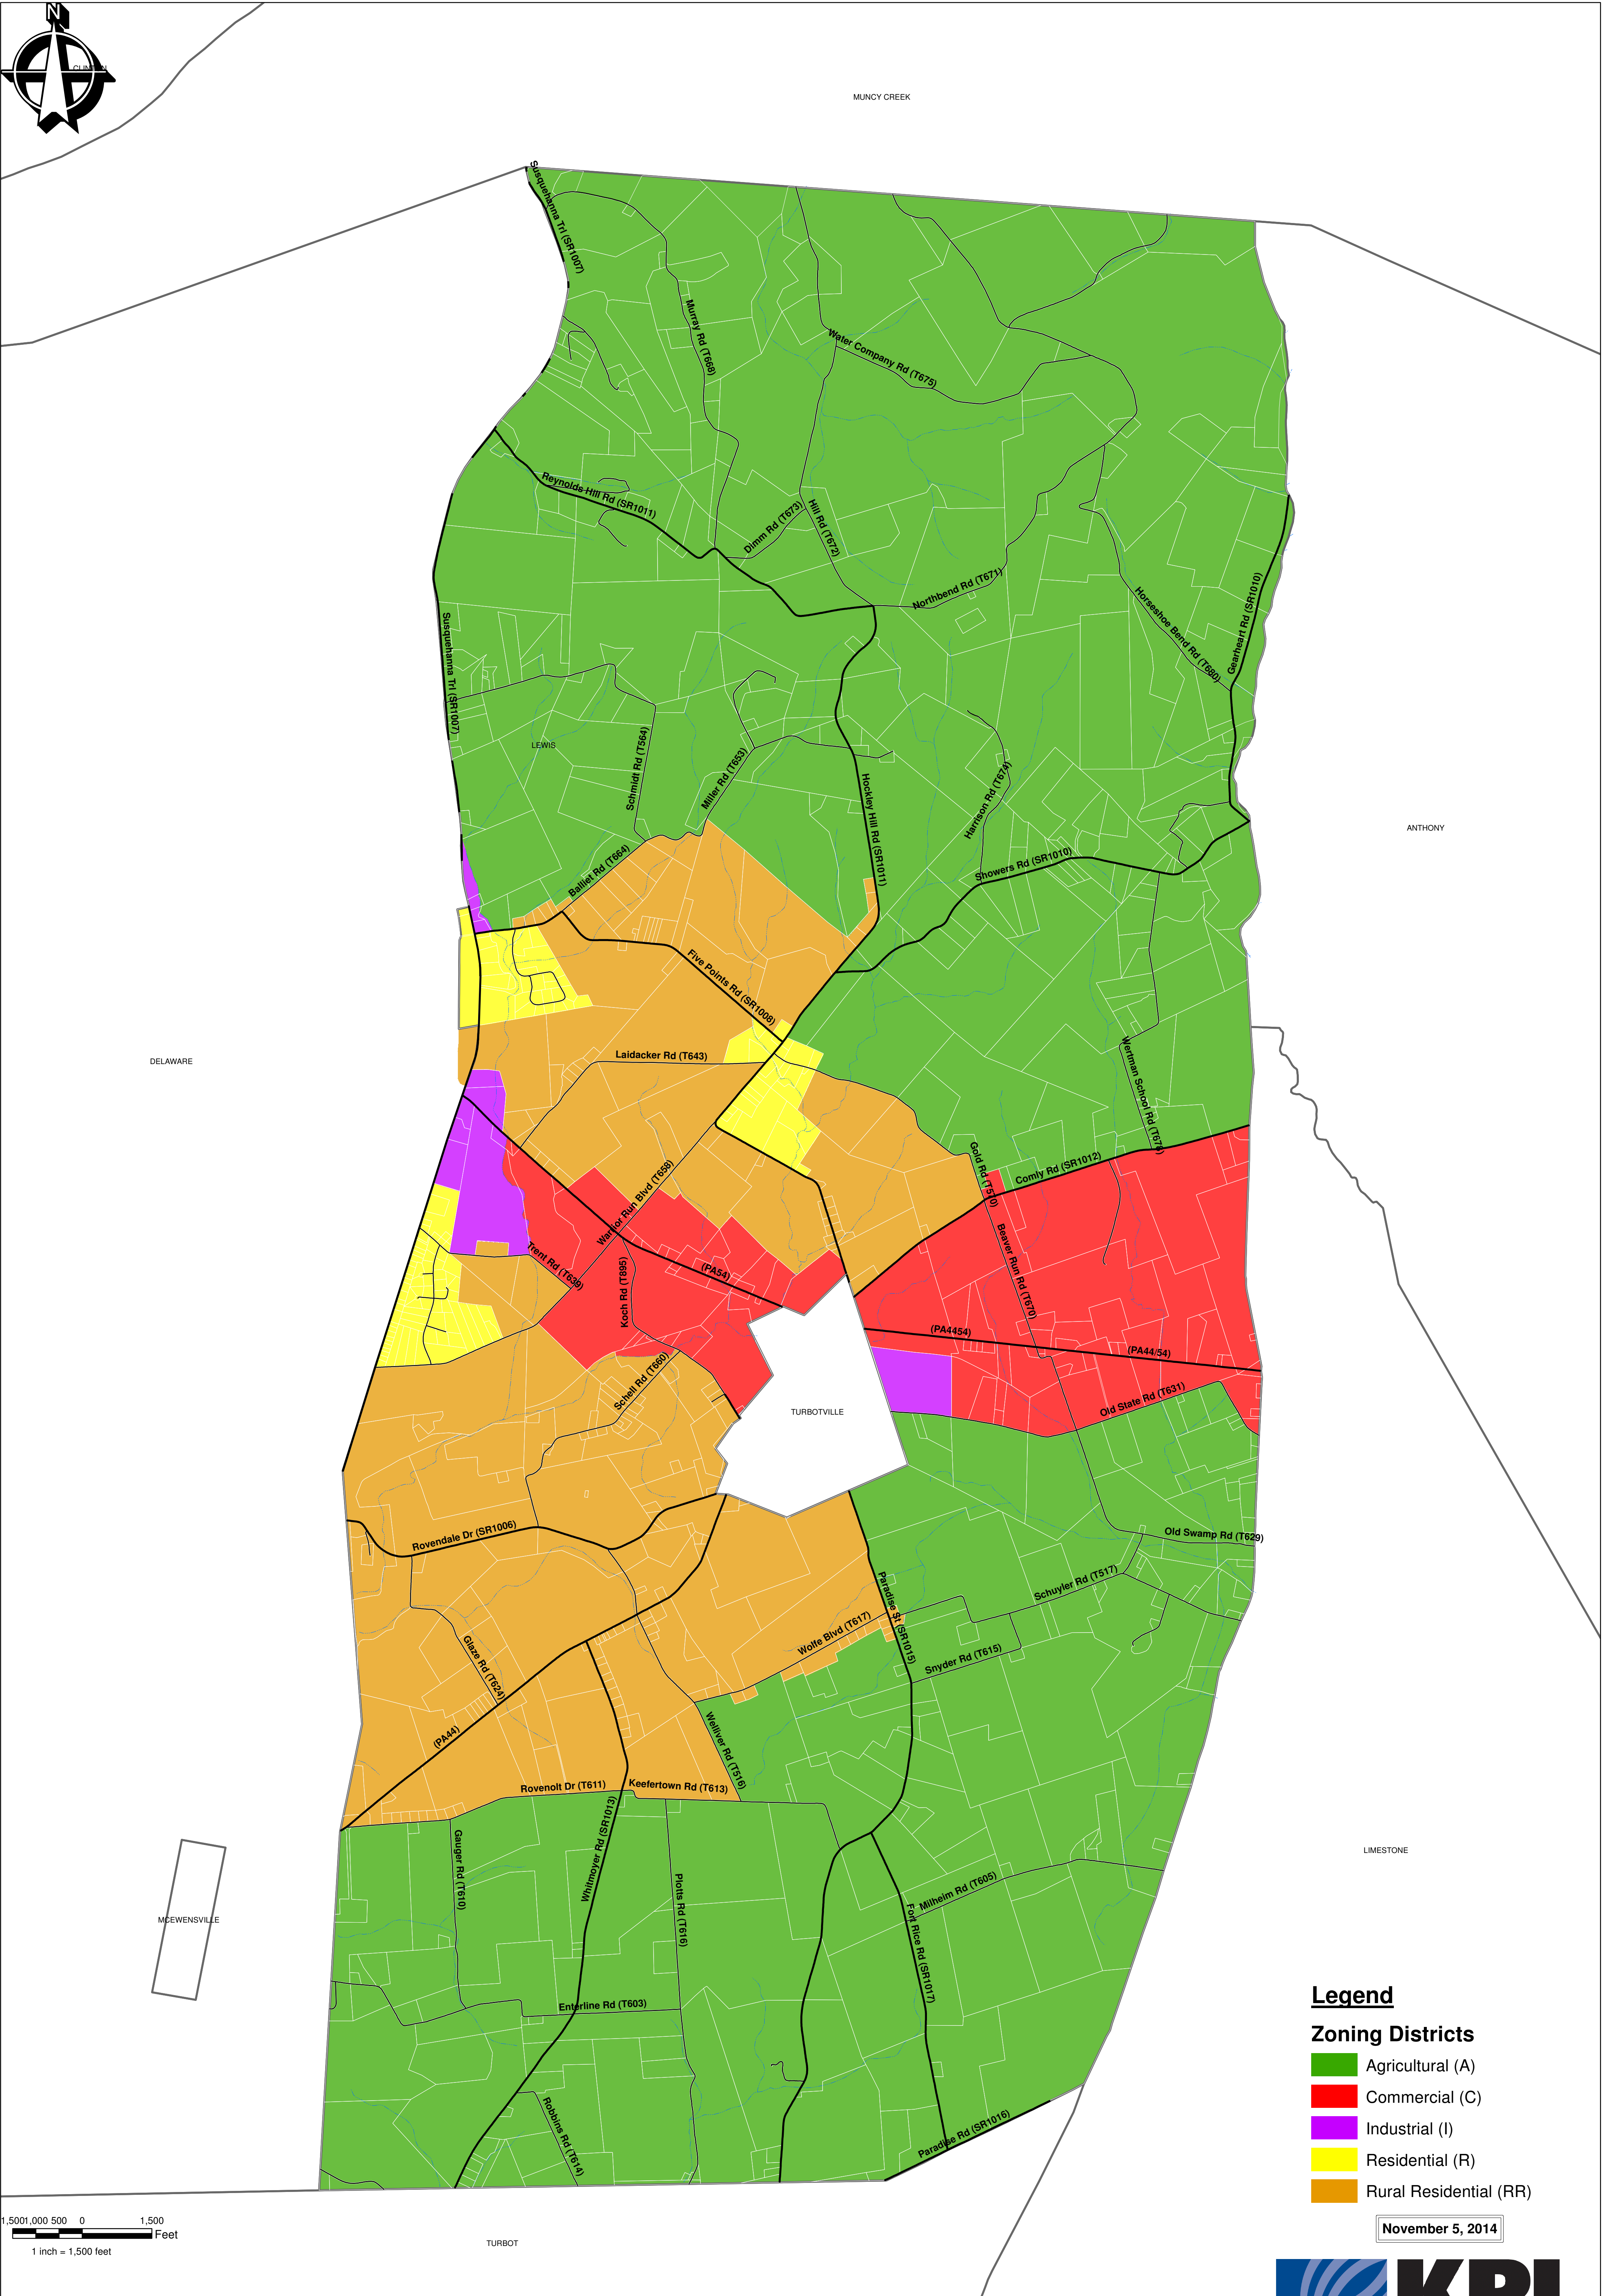

MUNCY CREEK

DELAWARE

ANTHONY

TURBOTVILLE

MCEWENSVILLE

LIMESTONE

TURBOT

Legend

Zoning Districts

- Agricultural (A)
- Commercial (C)
- Industrial (I)
- Residential (R)
- Rural Residential (RR)

November 5, 2014

LEWIS TOWNSHIP ZONING MAP
NORTHUMBERLAND COUNTY, PA